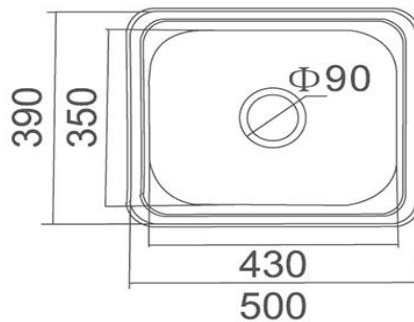

SS A21

LAVASSA 30L Laundry Tub

SPECIFICATIONS

CLEANING & MAINTENANCE:

All Sinks should be cleaned with mild detergent and water
All Products must be cleaned with a soft cloth with soapy water, avoid waxes, solvents, abrasives, acids and other chemical based cleaners
Warranty will be void if damages are caused by unsuitable cleaning products